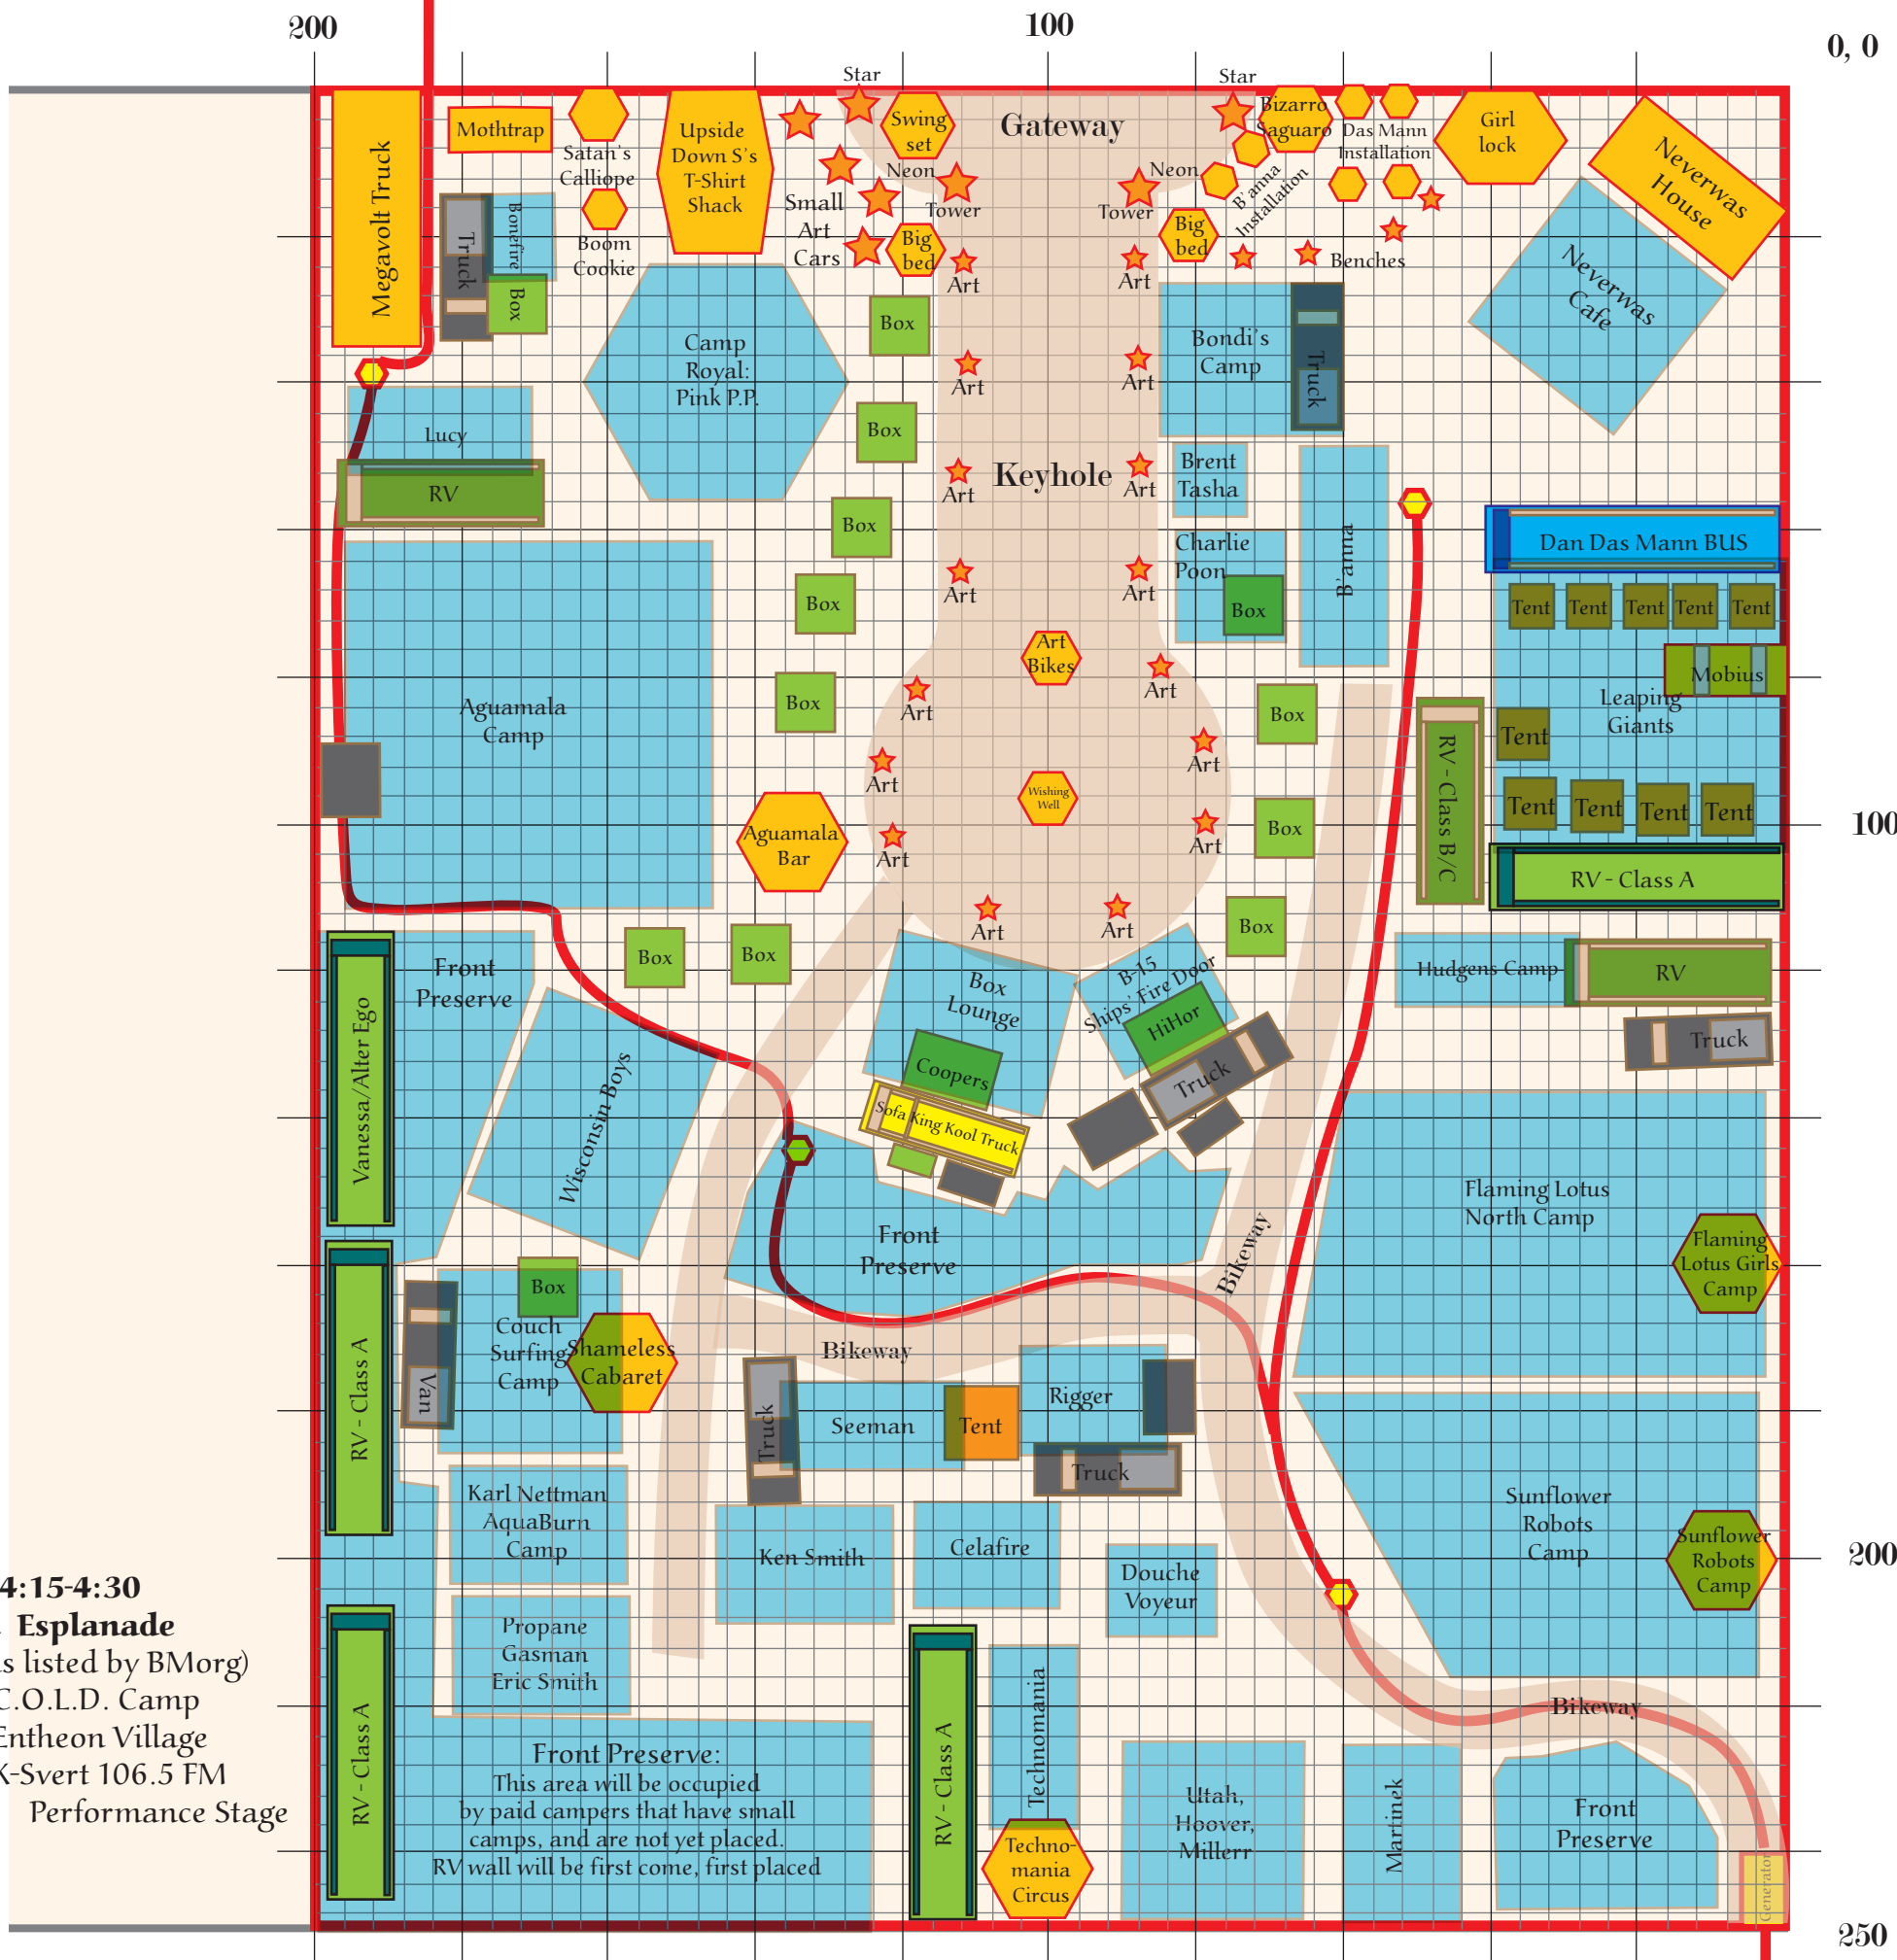

Illumination Village '06

Shelter Skelter
Dragons of Eden

OPEN PLAYA

4:15

Esplanade

4:00

Illumination Village
200 X 250 as designated by BMorg
Estimated ~ 300-350 Villagers
Estimated ~ 88 Vehicles

- 10 Busses
- 6 RVs Class A
- 12 RVs Class B/C
- 10 Rental Trucks
- 20 Pickup Trucks
- 40 Passenger Cars
- 12 Boxes
- 16 Shades
- 60 2P Tents

> 4:00-3:30 & Esplanade
(as listed by BMorg)

- Dance Dance Immolation
- DMT's THE LAB
- NucFam - the Nuclear Family
- OutPost AutoSub
- Transmorphagon

Attractions

- Flaming Lotus Girls
- Megavolt
- Neverwas
- Satan's Calliope
- Pyrocussion/Mothtrap
- Sunflower Robots
- Dragons of Eden
- El Diablo
- Boom Cookie
- Bizarro Saguaro
- DDMann / Leaping Giants
- Cardboard Houses
- Keyhole Sculpture Garden
- Technomania Circus
- Pink Pleasure Palace
- Camp Royale
- Shelter Skelter
- Girl Lock
- AquaBurn
- Upside Down S's T-shirt shack

< 4:15-4:30 & Esplanade
(as listed by BMorg)

- C.O.L.D. Camp
- Entheon Village
- K-Svert 106.5 FM
- Performance Stage

> 4:00-3:30 & Anxious
(as listed by BMorg)

- BALL Camp
- hope On A Rope
- Steam Bath Project
- Two Lanterns

Anxious

Illumination Village South

< 4:15-4:30 & Anxious
(as listed by BMorg)

- DPW Work Camp
- Pyronauts Camp