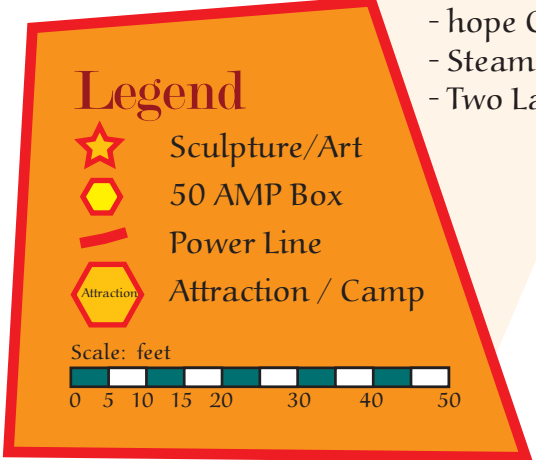

Illumination Village '06

Shelter Skelter
Dragons of Eden

OPEN PLAYA

4:15

Esplanade

4:00

Illumination Village
200 X 250 as designated by BMorg
Estimated ~ 300-350 Villagers
Estimated ~ 88 Vehicles

- 10 Busses
- 6 RVs Class A
- 12 RVs Class B/C
- 10 Rental Trucks
- 20 Pickup Trucks
- 40 Passenger Cars
- 12 Boxes
- 16 Shades
- 60 2P Tents

> 4:00-3:30 & Esplanade
(as listed by BMorg)

- Dance Dance Immolation
- DMT's THE LAB
- NucFam - the Nuclear Family
- OutPost AutoSub
- Transmorphagon

Attractions

- Flaming Lotus Girls
- Megavolt
- Neverwas
- Satan's Calliope
- Pyrocussion/Mothtrap
- Sunflower Robots
- Dragons of Eden
- El Diablo
- Boom Cookie
- Bizarro Saguaro
- DDMann / Leaping Giants
- Cardboard Houses
- Keyhole Sculpture Garden
- Technomania Circus
- Pink Pleasure Palace
- Camp Royale
- Shelter Skelter
- Girl Lock
- AquaBurn
- Upside Down S's T-shirt shack

< 4:15-4:30 & Esplanade
(as listed by BMorg)

- C.O.L.D. Camp
- Entheon Village
- K-Svert 106.5 FM
- Performance Stage

> 4:00-3:30 & Anxious
(as listed by BMorg)

- BALL Camp
- hope On A Rope
- Steam Bath Project
- Two Lanterns

Anxious

Illumination Village South

< 4:15-4:30 & Anxious
(as listed by BMorg)

- DPW Work Camp
- Pyronauts Camp