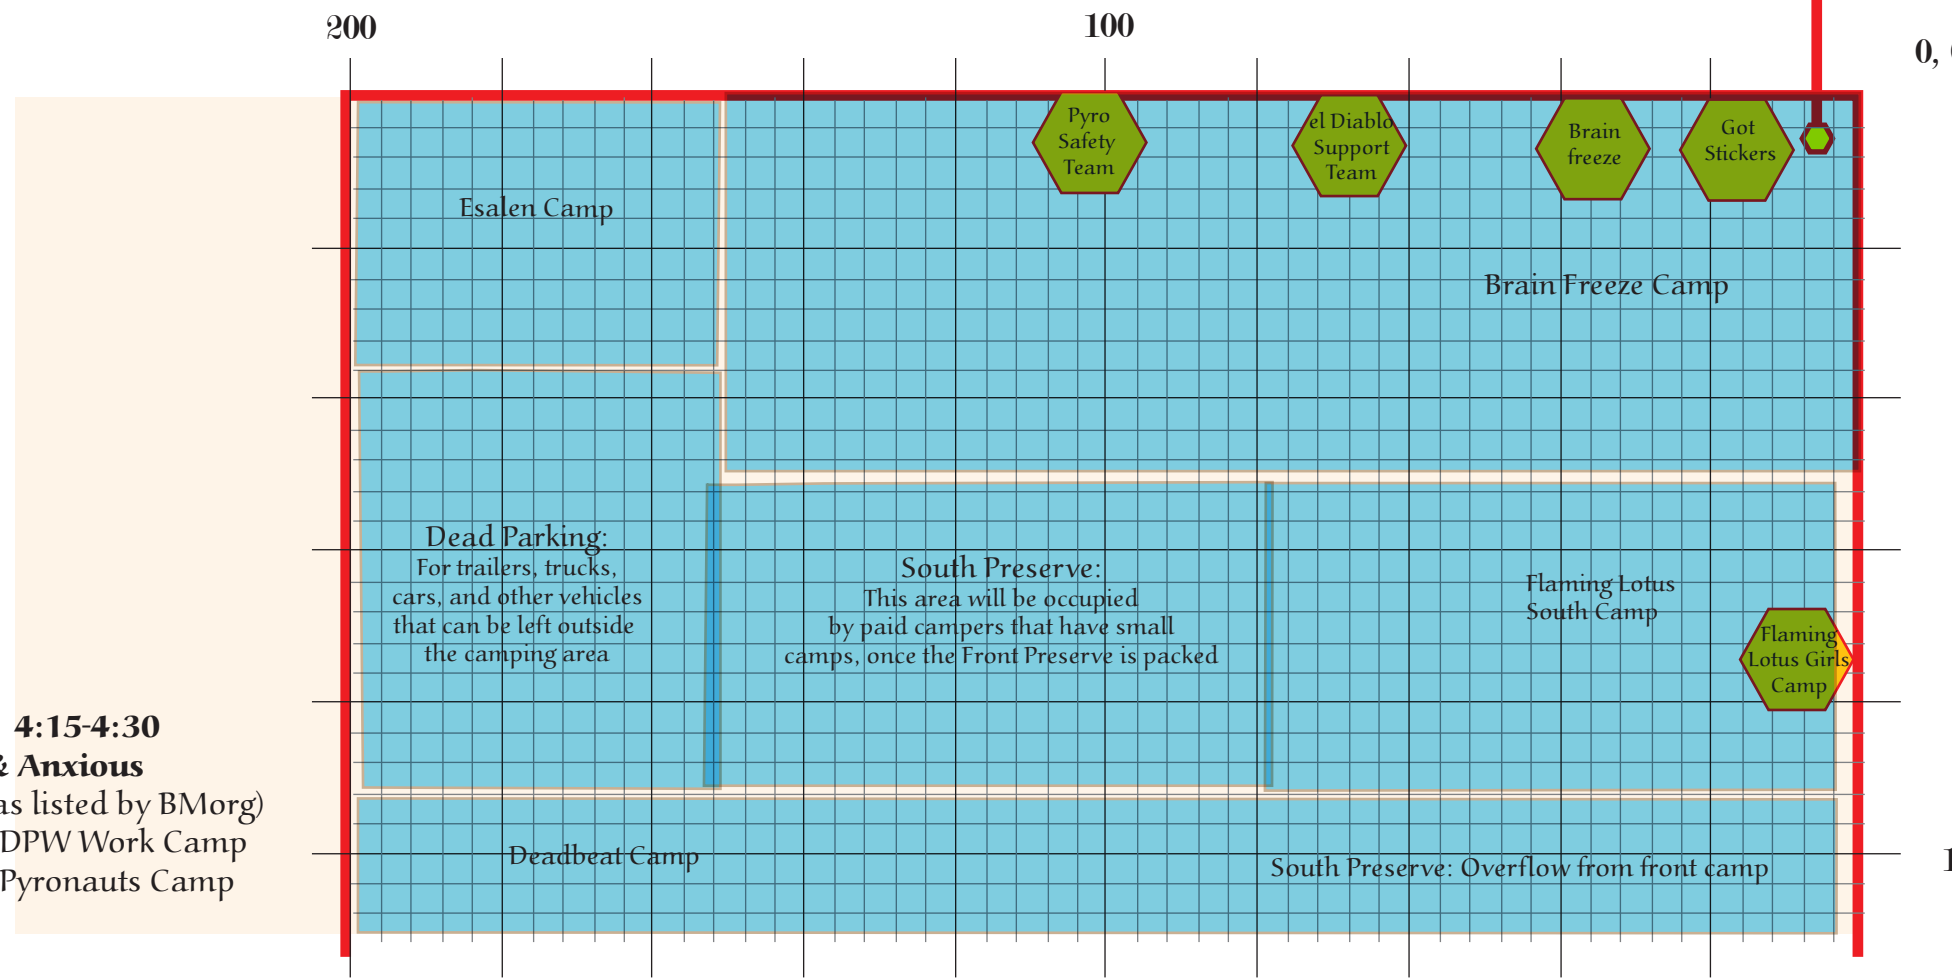

< 4:15-4:30 & Esplanade
(as listed by BMorg)

- C.O.L.D. Camp
- Entheon Village
- K-Svert 106.5 FM
- Performance Stage

> 4:00-3:30 & Anxious
(as listed by BMorg)

- BALL Camp
- hope On A Rope
- Steam Bath Project
- Two Lanterns

Anxious

Illumination Village South

< 4:15-4:30 & Anxious
(as listed by BMorg)

- DPW Work Camp
- Pyronauts Camp