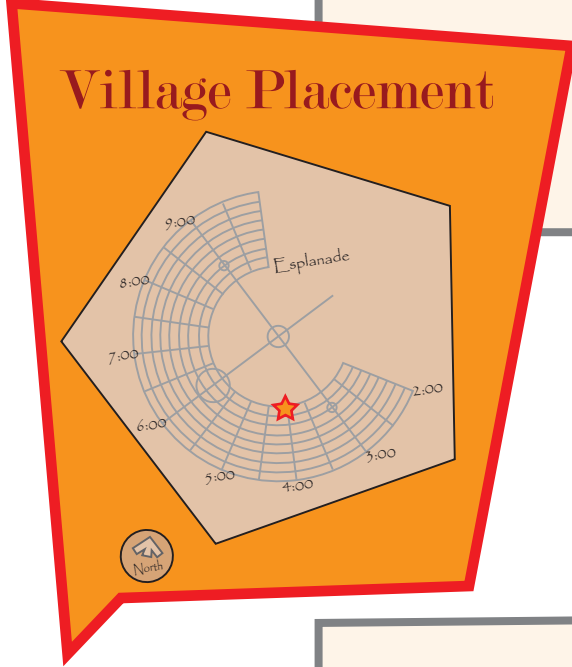

Illumination Village '06

Shelter Skelter
Dragons of Eden

OPEN PLAYA

4:15

Esplanade

4:00

Illumination Village
200 X 250 as designated by BMorg
Estimated ~ 300-350 Villagers
Estimated ~ 88 Vehicles

- 10 Busses
- 6 RVs Class A
- 12 RVs Class B/C
- 10 Rental Trucks
- 20 Pickup Trucks
- 40 Passenger Cars
- 12 Boxes
- 16 Shades
- 60 2P Tents

> 4:00-3:30 & Esplanade
(as listed by BMorg)

- Dance Dance Immolation
- DMT's THE LAB
- NucFam - the Nuclear Family
- OutPost AutoSub
- Transmorphagon

Attractions

- Flaming Lotus Girls
- Megavolt
- Neverwas
- Satan's Calliope
- Pyrocussion/Mothtrap
- Sunflower Robots
- Dragons of Eden
- El Diablo
- Boom Cookie
- Bizarro Saguaro
- DDMann / Leaping Giants
- Cardboard Houses
- Keyhole Sculpture Garden
- Technomania Circus
- Pink Pleasure Palace
- Camp Royale
- Shelter Skelter
- Girl Lock
- AquaBurn
- Upside Down S's T-shirt shack

< 4:15-4:30 & Esplanade
(as listed by BMorg)

- C.O.L.D. Camp
- Entheon Village
- K-Svert 106.5 FM
- Performance Stage

> 4:00-3:30 & Anxious
(as listed by BMorg)

- BALL Camp
- hope On A Rope
- Steam Bath Project
- Two Lanterns

Anxious

Illumination Village South

< 4:15-4:30 & Anxious
(as listed by BMorg)

- DPW Work Camp
- Pyronauts Camp